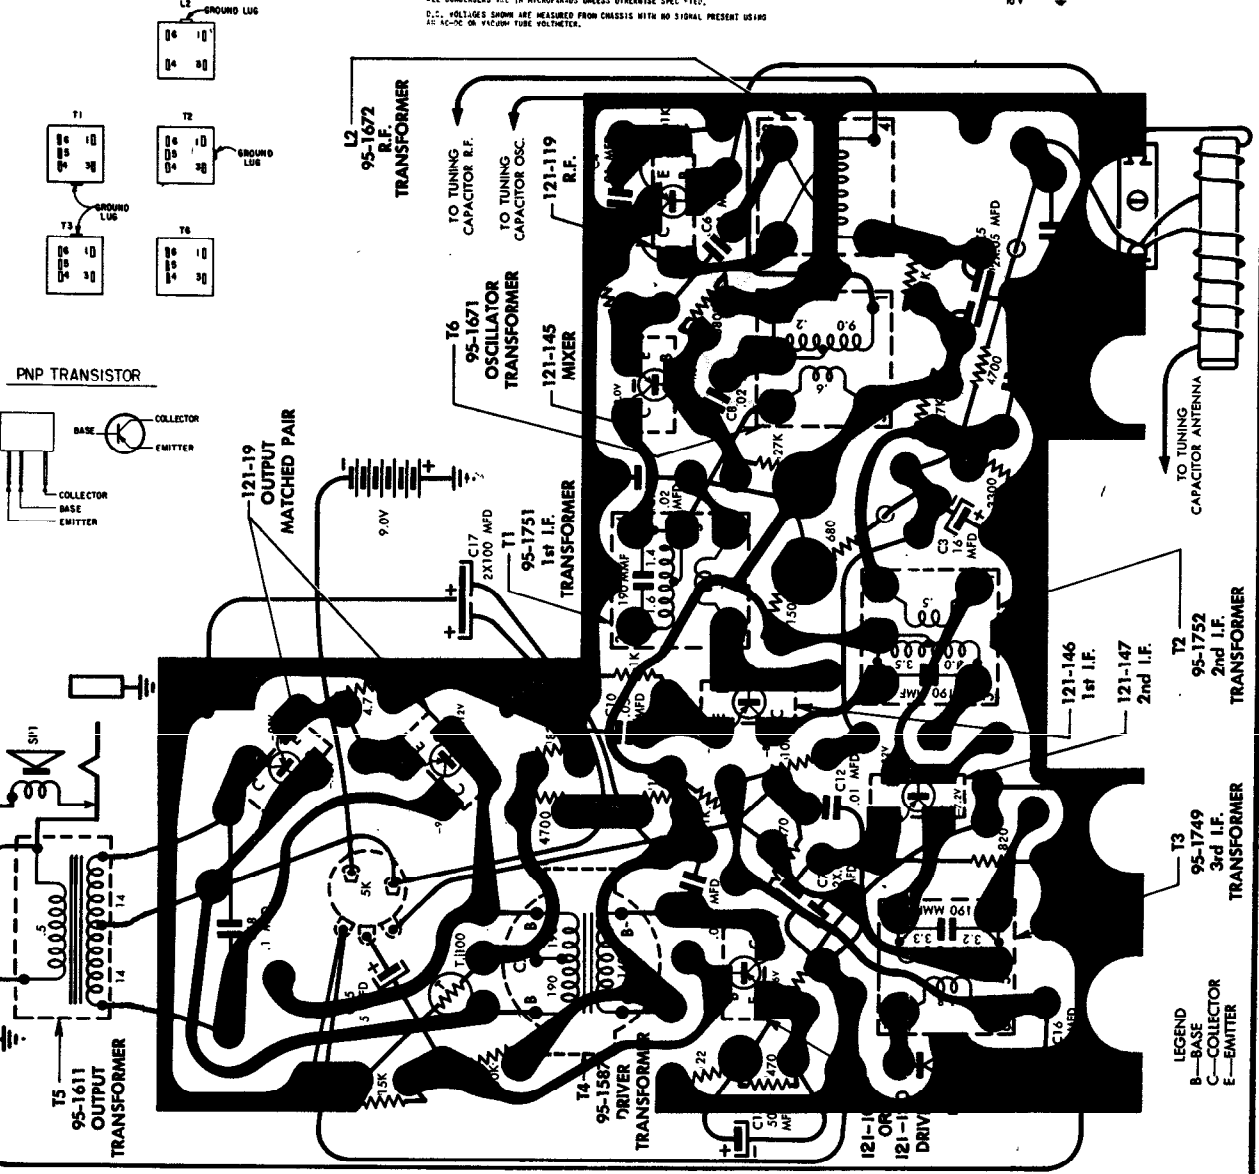

VOLUME R-21, MOST-OFTEN-NEEDED 1961 RADIO SERVICING INFORMATION

ZENITH RADIO Chassis 7FT45Z1, Model "Royal 475"

I. F. 455 KC.

CHASSIS, WIRING AND COMPONENTS VIEWED FROM WIRING SIDE