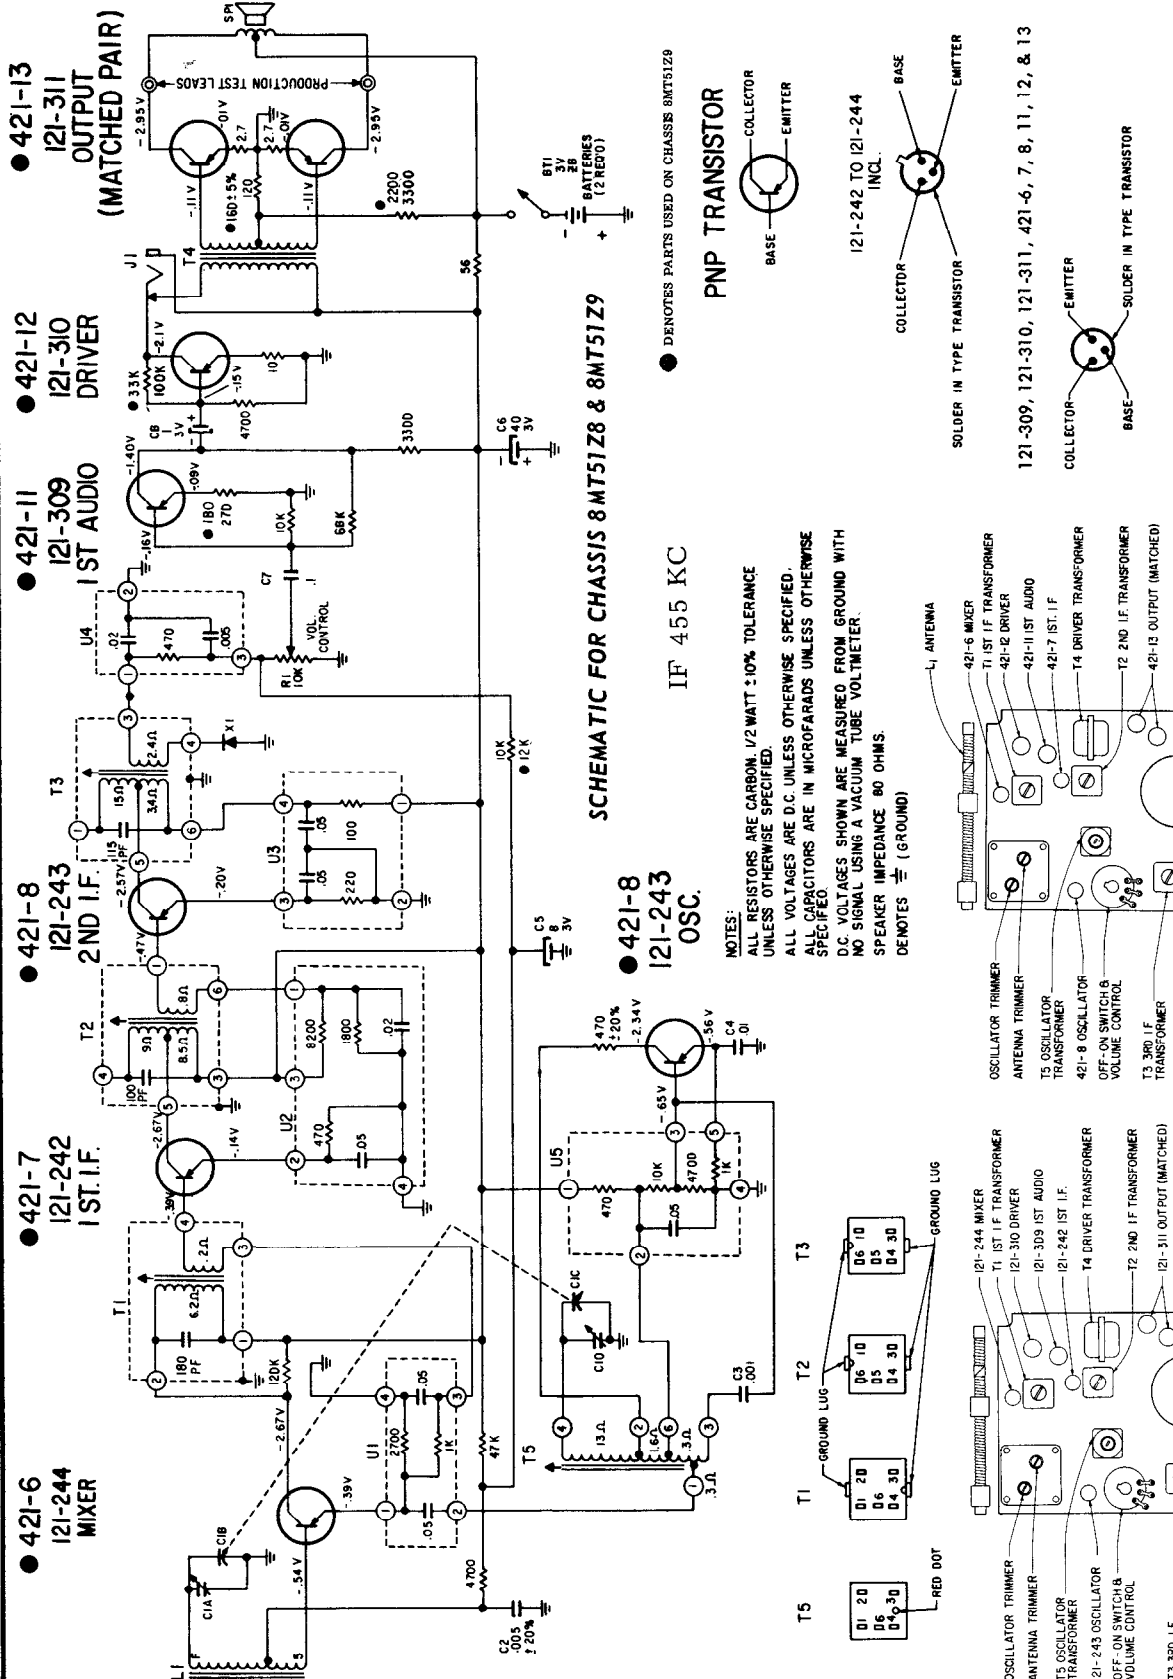

ZENITH RADIO Model "Royal 80" Chassis 8MT51Z8 and 8MT51Z9

ZENITH RADIO Model "Royal 80"
Chassis 8MT51Z8 and 8MT51Z9

TRANSISTOR AND TRIMMER LAYOUT
CHASSIS 8MT51Z9

TRANSISTOR AND TRIMMER LAYOUT
CHASSIS 8MT51Z8